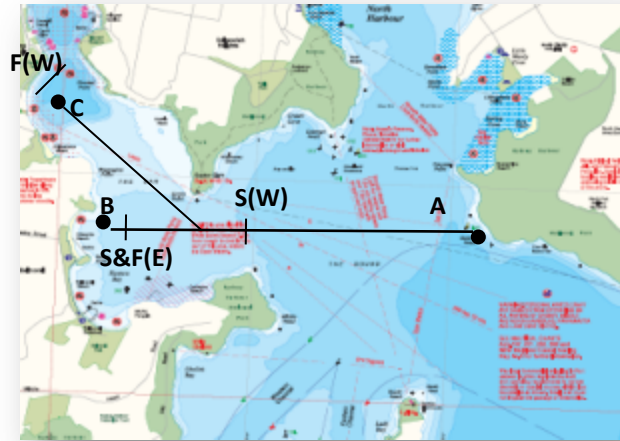

E : Start (E) – A – B – A – B - A – B – Finish (E)

W : Start(W) – C - A – C – A – C - A – Finish (W)

East: All
Marks to
Starboard

West: All
Marks to
Port

S/SW :Start –A–B–A–B–A–B–A–B –A–B–Finish

Note: Finish is set BEYOND the top mark.

Note: bottom mark is the YA mark at Balmoral East: Rocky Point

All Marks
to
Starboard

E : Start (E) – A – B – Finish (E)

W : Start (W) – C - D– Finish (W)

**East: All
Marks to
Starboard**

**West: All
Marks to
Port**

S/SW :Start –A–B–Finish

All Marks
to **Port**

SE: Start – A – B - Finish

All Marks
to **Port**

Middle Harbour 16 foot Skiff Club Courses

13 Foot Skiffs' Long Courses – Revised Dec 08

NE: Start – A – B – A – B - Finish

All Marks
to
Starboard

E : Start (E) – A – B – A – B– Finish (E)

W : Start(W) – C - A – C – A– Finish (W)

East: All
Marks to
Starboard

West: All
Marks to
Port

S/SW :Start –A–B–A–B–A–B–A–B–Finish

All Marks
to **Port**