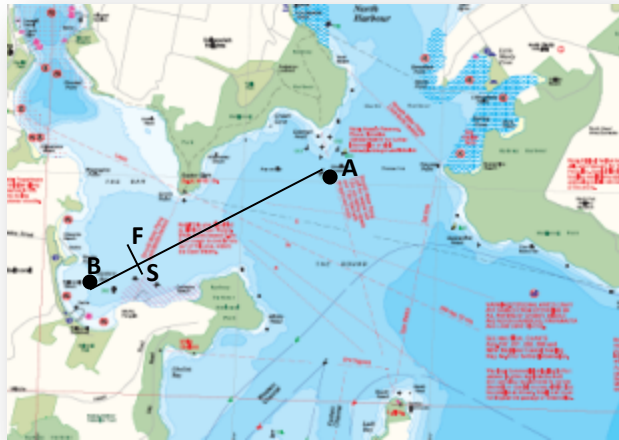

E : Start (E) – A – B – A – B - A – B – Finish (E)

W : Start(W) – C - A – C – A – C - A – Finish (W)

East: All
Marks to
Starboard

West: All
Marks to
Port

S/SW :Start –A–B–A–B–A–B–A–B –A–B–Finish

Note: Finish is set BEYOND the top mark.

All Marks
to **Port**

SE: Start – A – B – A – B - A – B - Finish

All Marks
to **Port**

Middle Harbour 16 foot Skiff Club Courses

16 & 13 Foot Skiffs' Short Courses – Revised Dec 08

NE: Start – A – B –Finish

Note: bottom mark is the YA mark at Balmoral East: Rocky Point

All Marks
to
Starboard

E : Start (E) – A – B – Finish (E)

W : Start (W) – C - D– Finish (W)

**East: All
Marks to
Starboard**

**West: All
Marks to
Port**

S/SW :Start –A–B–Finish

All Marks
to **Port**

SE: Start – A – B - Finish

All Marks
to **Port**

Middle Harbour 16 foot Skiff Club Courses

13 Foot Skiffs' Long Courses – Revised Dec 08

NE: Start – A – B – A – B - Finish