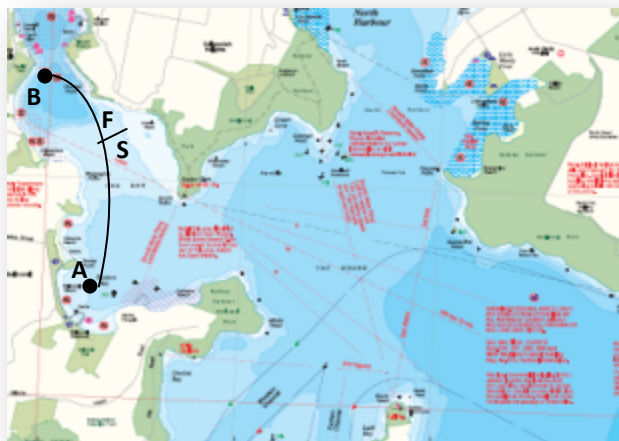

E : Start (E) – A – B – A – B - A – B – Finish (E)

W : Start(W) – C - A – C – A – C - A – Finish (W)

East: All
Marks to
Starboard

West: All
Marks to
Port

S/SW :Start –A–B–A–B–A–B–A–B –A–B–Finish

Note: Finish is set BEYOND the top mark.

Note: bottom mark is the YA mark at Balmoral East: Rocky Point

All Marks
to
Starboard

E : Start (E) – A – B – Finish (E)

W : Start (W) – C - D– Finish (W)

**East: All
Marks to
Starboard**

**West: All
Marks to
Port**

S/SW :Start –A–B–Finish

All Marks
to **Port**

SE: Start – A – B - Finish

All Marks
to **Port**

Middle Harbour 16 foot Skiff Club Courses

13 Foot Skiffs' Long Courses – Revised Dec 08

NE: Start – A – B – A – B - Finish

All Marks
to
Starboard

E : Start (E) – A – B – A – B– Finish (E)

W : Start(W) – C - A – C – A– Finish (W)

East: All
Marks to
Starboard

West: All
Marks to
Port

S/SW :Start –A–B–A–B–A–B–A–B–Finish

All Marks
to **Port**