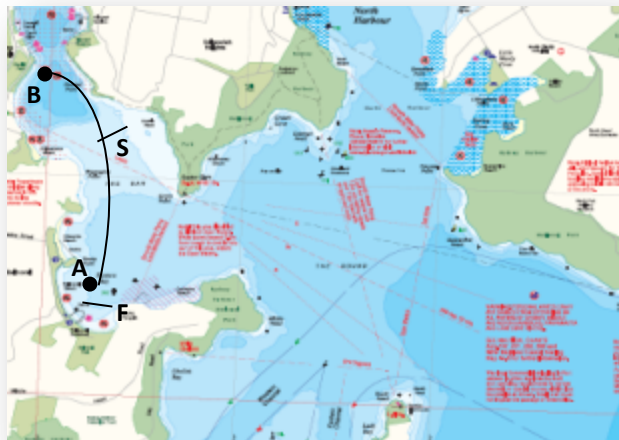

E : Start (E) – A – B – A – B - A – B – Finish (E)

W : Start(W) – C - A – C – A – C - A – Finish (W)

East: All
Marks to
Starboard

West: All
Marks to
Port

S/SW :Start –A–B–A–B–A–B–A–B –A–B–Finish

Note: Finish is set BEYOND the top mark.

S/SW :Start –A–B–Finish

All Marks
to **Port**

SE: Start – A – B - Finish

All Marks
to **Port**

Middle Harbour 16 foot Skiff Club Courses

13 Foot Skiffs' Long Courses – Revised Dec 08

NE: Start – A – B – A – B - Finish

All Marks
to
Starboard

E : Start (E) – A – B – A – B– Finish (E)

W : Start(W) – C - A – C – A– Finish (W)

East: All
Marks to
Starboard

West: All
Marks to
Port

S/SW :Start –A–B–A–B–A–B–A–B–Finish

All Marks
to **Port**

SE: Start – A – B – A – B - Finish

All Marks
to **Port**