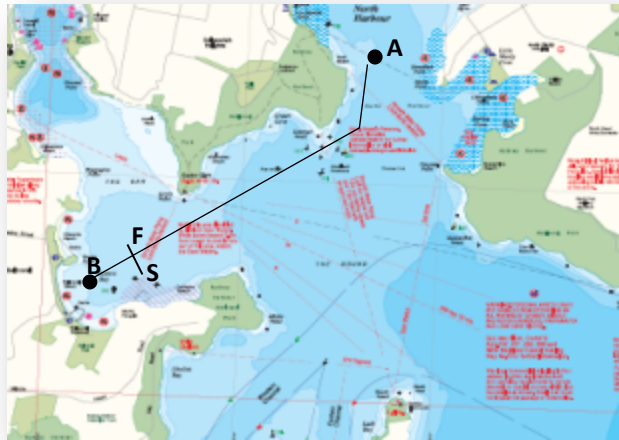

Middle Harbour 16 foot Skiff Club Courses

16 Foot Skiffs' Long Courses – Revised Sept '13

NE: Start – A – B – A – B - A – B – Finish

Note: bottom mark is the YA mark at Balmoral East: Rocky Point

All Marks
to
Starboard

E : Start (E) – A – B – A – B - A – B – Finish (E)

W : Start(W) – C - A – C – A – C - A – Finish (W)

East: All
Marks to
Starboard

West: All
Marks to
Port

S/SW :Start –A–B–A–B–A–B–A–B –A–B–Finish

Note: Finish is set BEYOND the top mark.

Note: bottom mark is the YA mark at Balmoral East: Rocky Point

All Marks
to
Starboard

E : Start (E) – A – B – Finish (E)

W : Start (W) – C - D– Finish (W)

**East: All
Marks to
Starboard**

**West: All
Marks to
Port**

All Marks
to
Starboard

E : Start (E) – A – B – A – B– Finish (E)

W : Start(W) – C - A – C – A– Finish (W)

East: All
Marks to
Starboard

West: All
Marks to
Port

S/SW :Start –A–B–A–B–A–B–A–B–Finish

All Marks
to **Port**