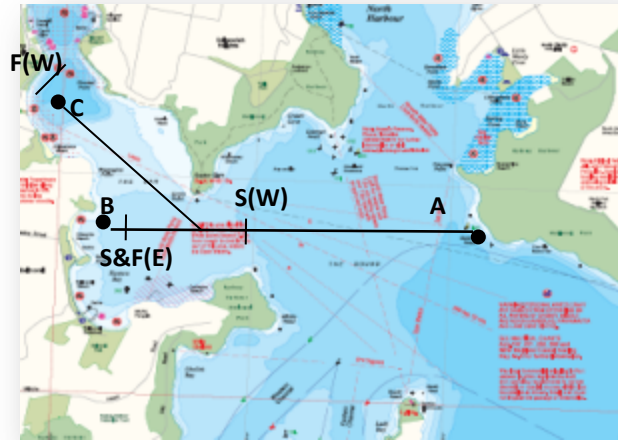

Middle Harbour 16 foot Skiff Club Courses

16 Foot Skiffs' Long Courses – Revised Sept '13

NE: Start – A – B – A – B - A – B – Finish

Note: bottom mark is the YA mark at Balmoral East: Rocky Point

All Marks
to
Starboard

E : Start (E) – A – B – A – B - A – B – Finish (E)

W : Start(W) – C - A – C – A – C - A – Finish (W)

East: All
Marks to
Starboard

West: All
Marks to
Port

S/SW :Start –A–B–A–B–A–B–A–B –A–B–Finish

Note: Finish is set BEYOND the top mark.

Note: bottom mark is the YA mark at Balmoral East: Rocky Point

All Marks
to
Starboard

E : Start (E) – A – B – Finish (E)

W : Start (W) – C - D– Finish (W)

**East: All
Marks to
Starboard**

**West: All
Marks to
Port**

All Marks
to
Starboard

E : Start (E) – A – B – A – B– Finish (E)

W : Start(W) – C - A – C – A– Finish (W)

East: All
Marks to
Starboard

West: All
Marks to
Port

S/SW :Start –A–B–A–B–A–B–A–B–Finish

All Marks
to **Port**