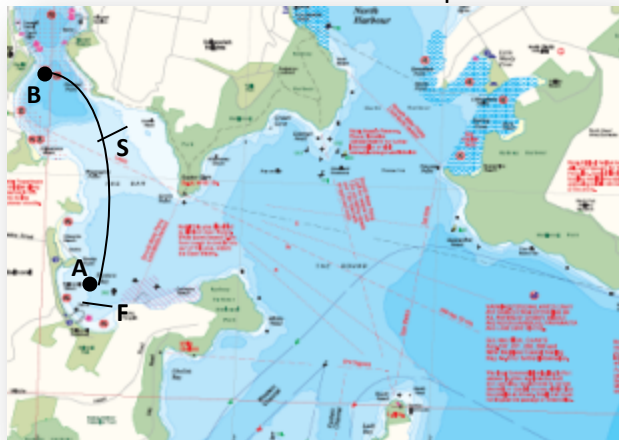

Middle Harbour 16 foot Skiff Club Courses

16 Foot Skiffs' Long Courses – Revised Sept '13

NE: Start – A – B – A – B - A – B – Finish

Note: bottom mark is the YA mark at Balmoral East: Rocky Point

All Marks
to
Starboard

E : Start (E) – A – B – A – B - A – B – Finish (E)

W : Start(W) – C - A – C – A – C - A – Finish (W)

East: All
Marks to
Starboard

West: All
Marks to
Port

S/SW :Start –A–B–A–B–A–B–A–B –A–B–Finish

Note: Finish is set BEYOND the top mark.

All Marks
to **Port**

SE: Start – A – B – A – B - A – B - Finish

All Marks
to **Port**

Middle Harbour 16 foot Skiff Club Courses

16 & 13 Foot Skiffs' Short Courses – Revised Dec 08

NE: Start – A – B –Finish

Note: bottom mark is the YA mark at Balmoral East: Rocky Point

All Marks
to
Starboard

E : Start (E) – A – B – Finish (E)

W : Start (W) – C - D– Finish (W)

**East: All
Marks to
Starboard**

**West: All
Marks to
Port**