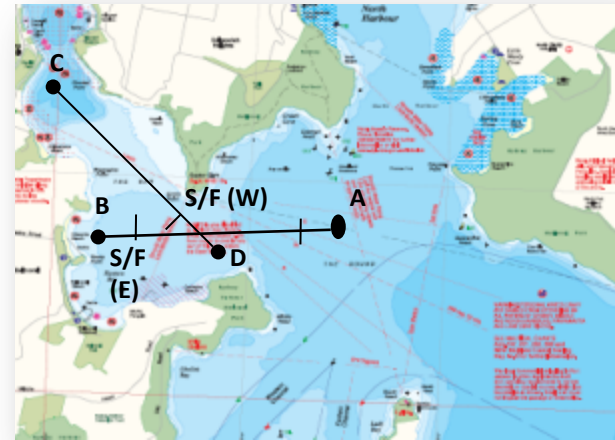

E : Start (E) – A – B – A – B - A – B – Finish (E)

W : Start(W) – C - A – C – A – C - A – Finish (W)

East: All
Marks to
Starboard

West: All
Marks to
Port

S/SW :Start –A–B–A–B–A–B–A–B –A–B–Finish

Note: Finish is set BEYOND the top mark.

All Marks
to **Port**

SE: Start – A – B – A – B - A – B - Finish

All Marks
to **Port**

Middle Harbour 16 foot Skiff Club Courses

16 & 13 Foot Skiffs' Short Courses – Revised Dec 08

NE: Start – A – B –Finish

Note: bottom mark is the YA mark at Balmoral East: Rocky Point

All Marks
to
Starboard

E : Start (E) – A – B – Finish (E)

W : Start (W) – C - D– Finish (W)

**East: All
Marks to
Starboard**

**West: All
Marks to
Port**

All Marks
to
Starboard

E : Start (E) – A – B – A – B– Finish (E)

W : Start(W) – C - A – C – A– Finish (W)

East: All
Marks to
Starboard

West: All
Marks to
Port

S/SW :Start –A–B–A–B–A–B–A–B–Finish

All Marks
to **Port**