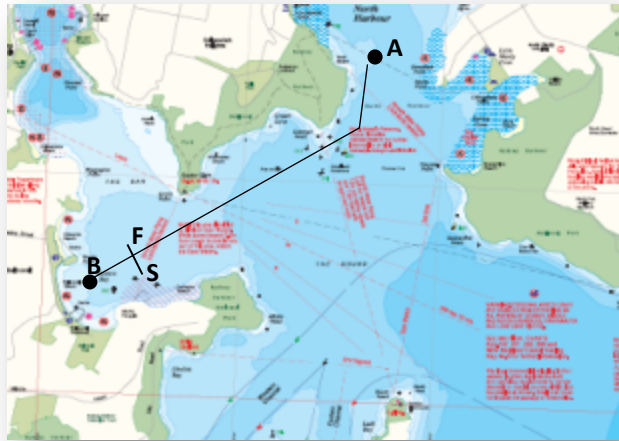

Note: bottom mark is the YA mark at Balmoral East: Rocky Point

All Marks
to
Starboard

E : Start (E) – A – B – Finish (E)

W : Start (W) – C - D– Finish (W)

**East: All
Marks to
Starboard**

**West: All
Marks to
Port**

S/SW :Start –A–B–Finish

All Marks
to **Port**

SE: Start – A – B - Finish

All Marks
to **Port**

Middle Harbour 16 foot Skiff Club Courses

13 Foot Skiffs' Long Courses – Revised Dec 08

NE: Start – A – B – A – B - Finish

All Marks
to
Starboard

E : Start (E) – A – B – A – B– Finish (E)

W : Start(W) – C - A – C – A– Finish (W)

East: All
Marks to
Starboard

West: All
Marks to
Port

S/SW :Start –A–B–A–B–A–B–A–B–Finish

All Marks
to **Port**

SE: Start – A – B – A – B - Finish

All Marks
to **Port**